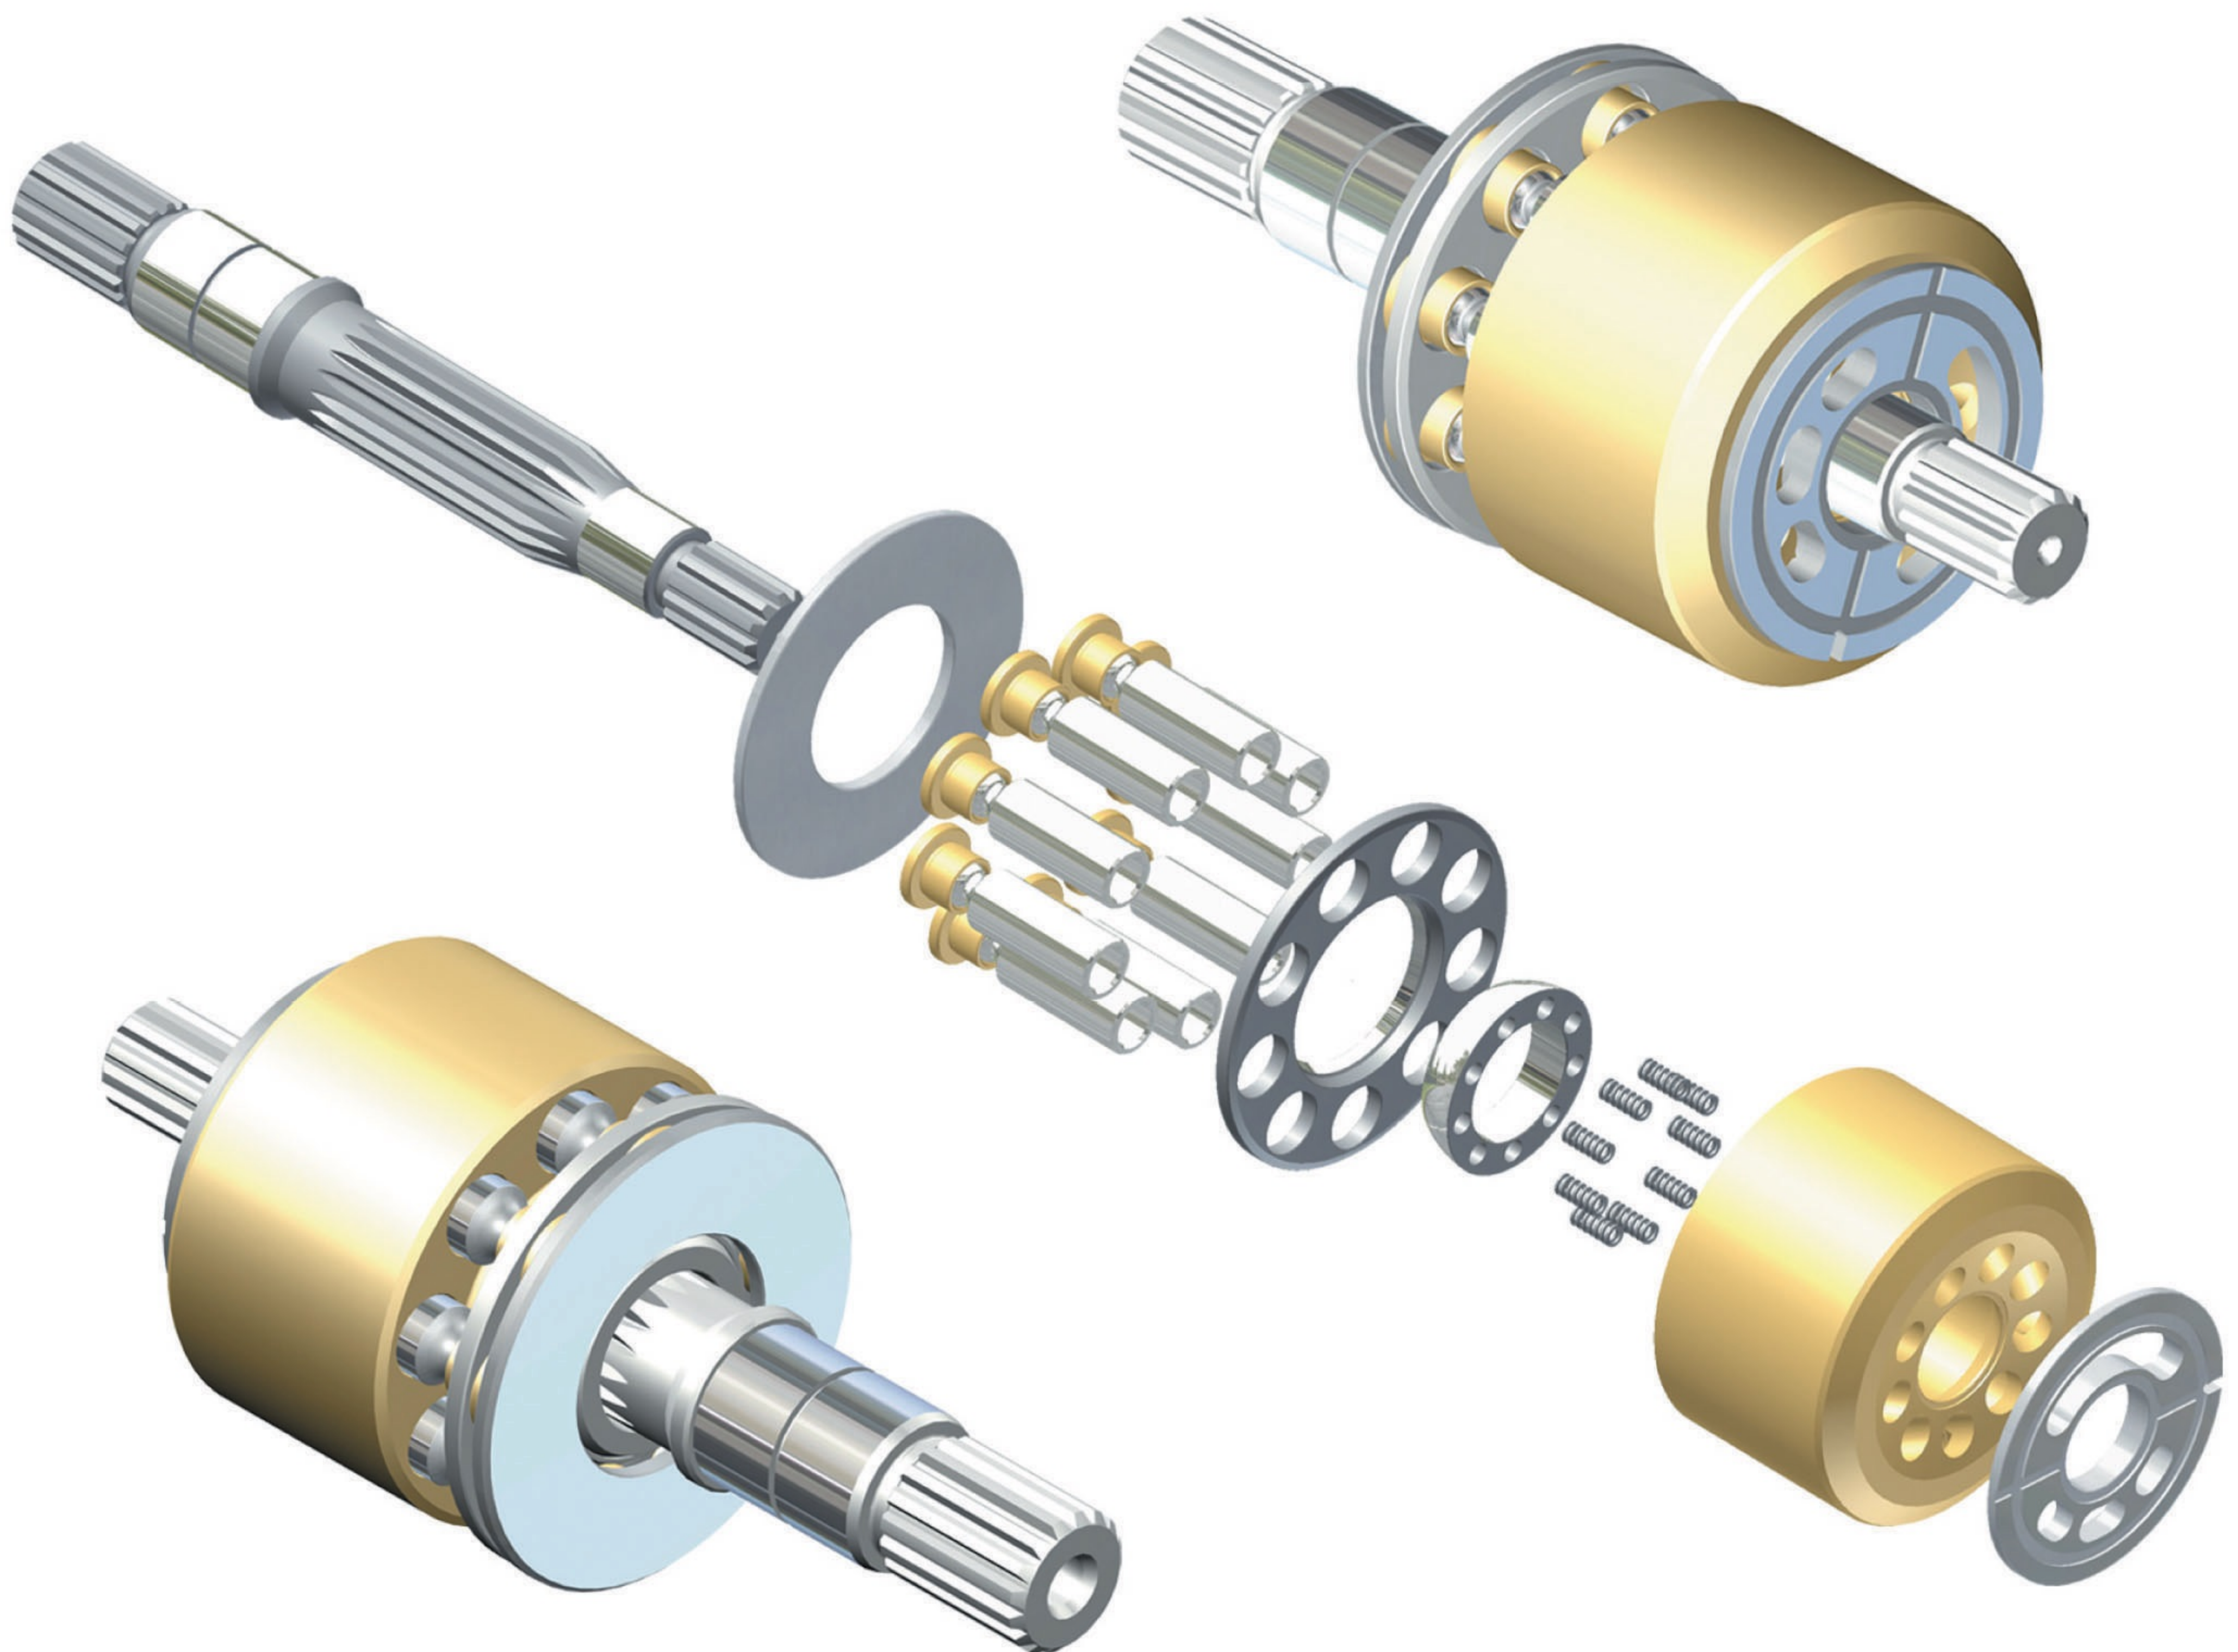

# LPVD/LMF SERIES

# LPVD/LMF

FOR LPVD/LMF45/64/75/90/100/107/125/140/150/160

ITEM	DESCRIPTION	QUANTITY	REMARK
1	VALVE PLATE (L/R)	1	
2	CYLINDER BLOCK	1	
3	COIL SPRING	9	
4	BALL GUIDE	1	
5	SET PLATE	1	
6	PISTON SHOE	9	
7	SHOE PLATE	1	
8	DRIVE SHAFT	1	