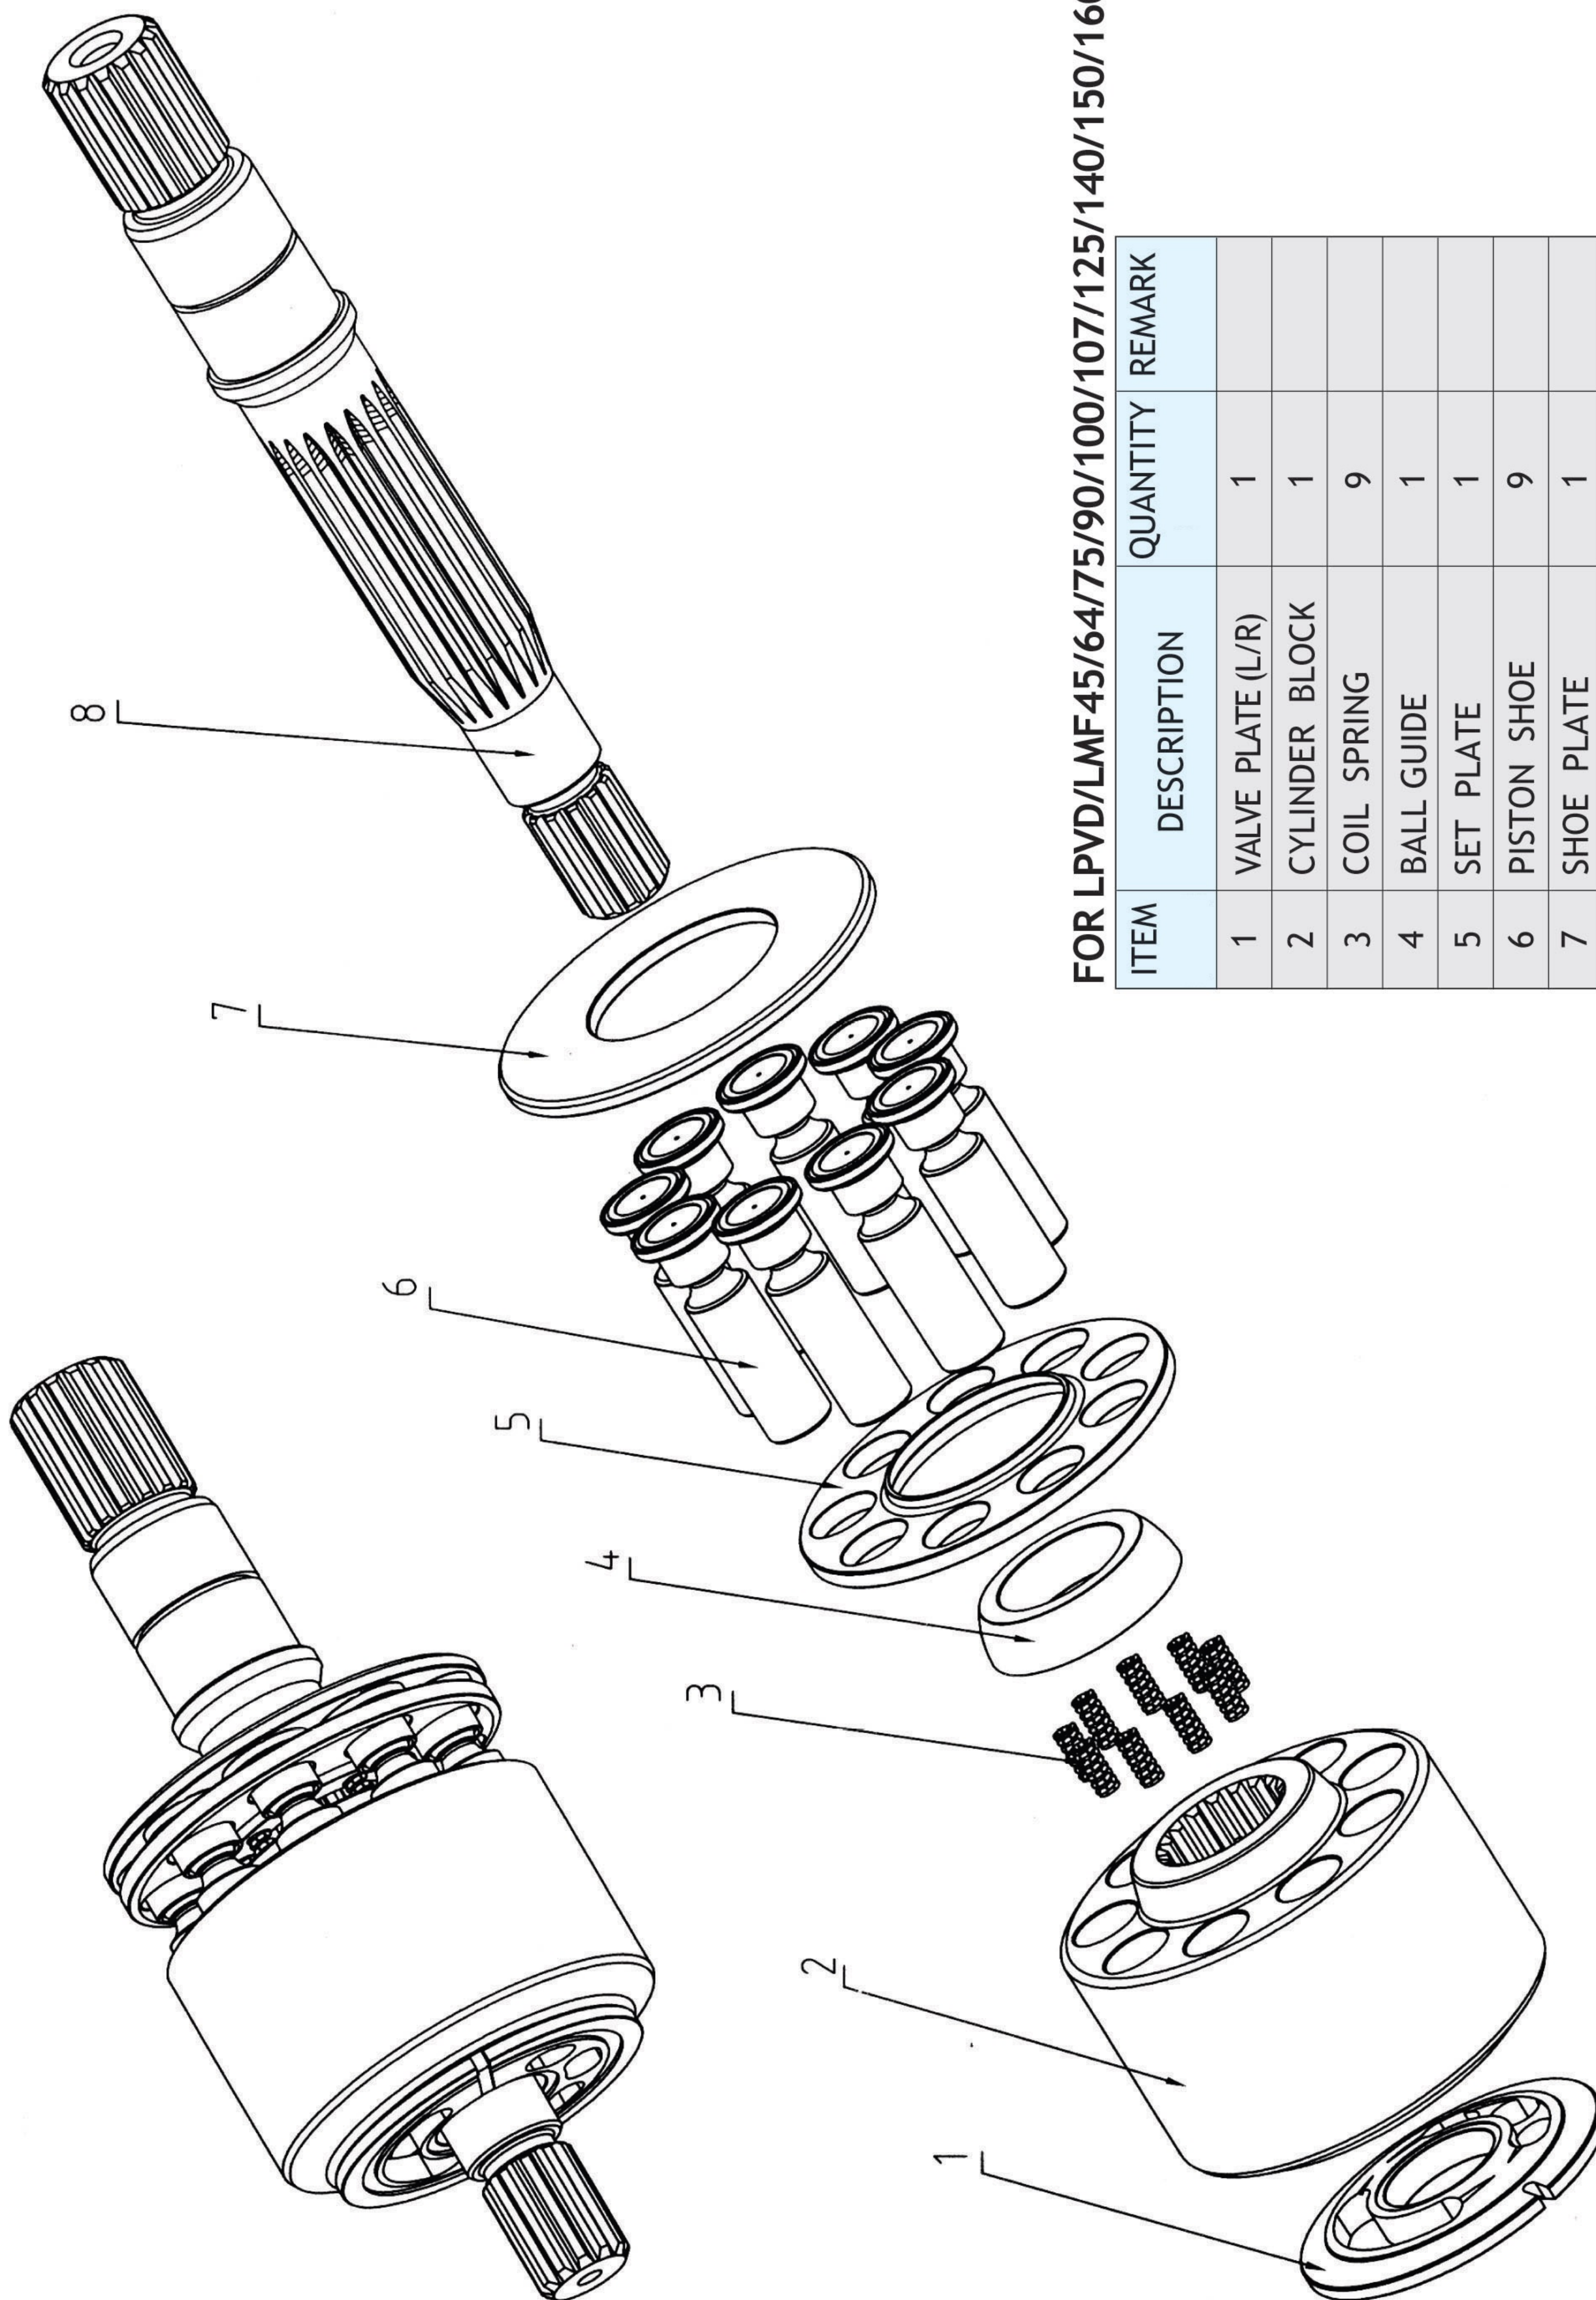

# LPVD/LMF SERIES

# LPVD/LMF

FOR LPVD/LMF45/64/75/90/100/107/125/140/150/160

ITEM	DESCRIPTION	QUANTITY	REMARK
1	VALVE PLATE (L/R)	1	
2	CYLINDER BLOCK	1	
3	COIL SPRING	9	
4	BALL GUIDE	1	
5	SET PLATE	1	
6	PISTON SHOE	9	
7	SHOE PLATE	1	
8	DRIVE SHAFT	1	