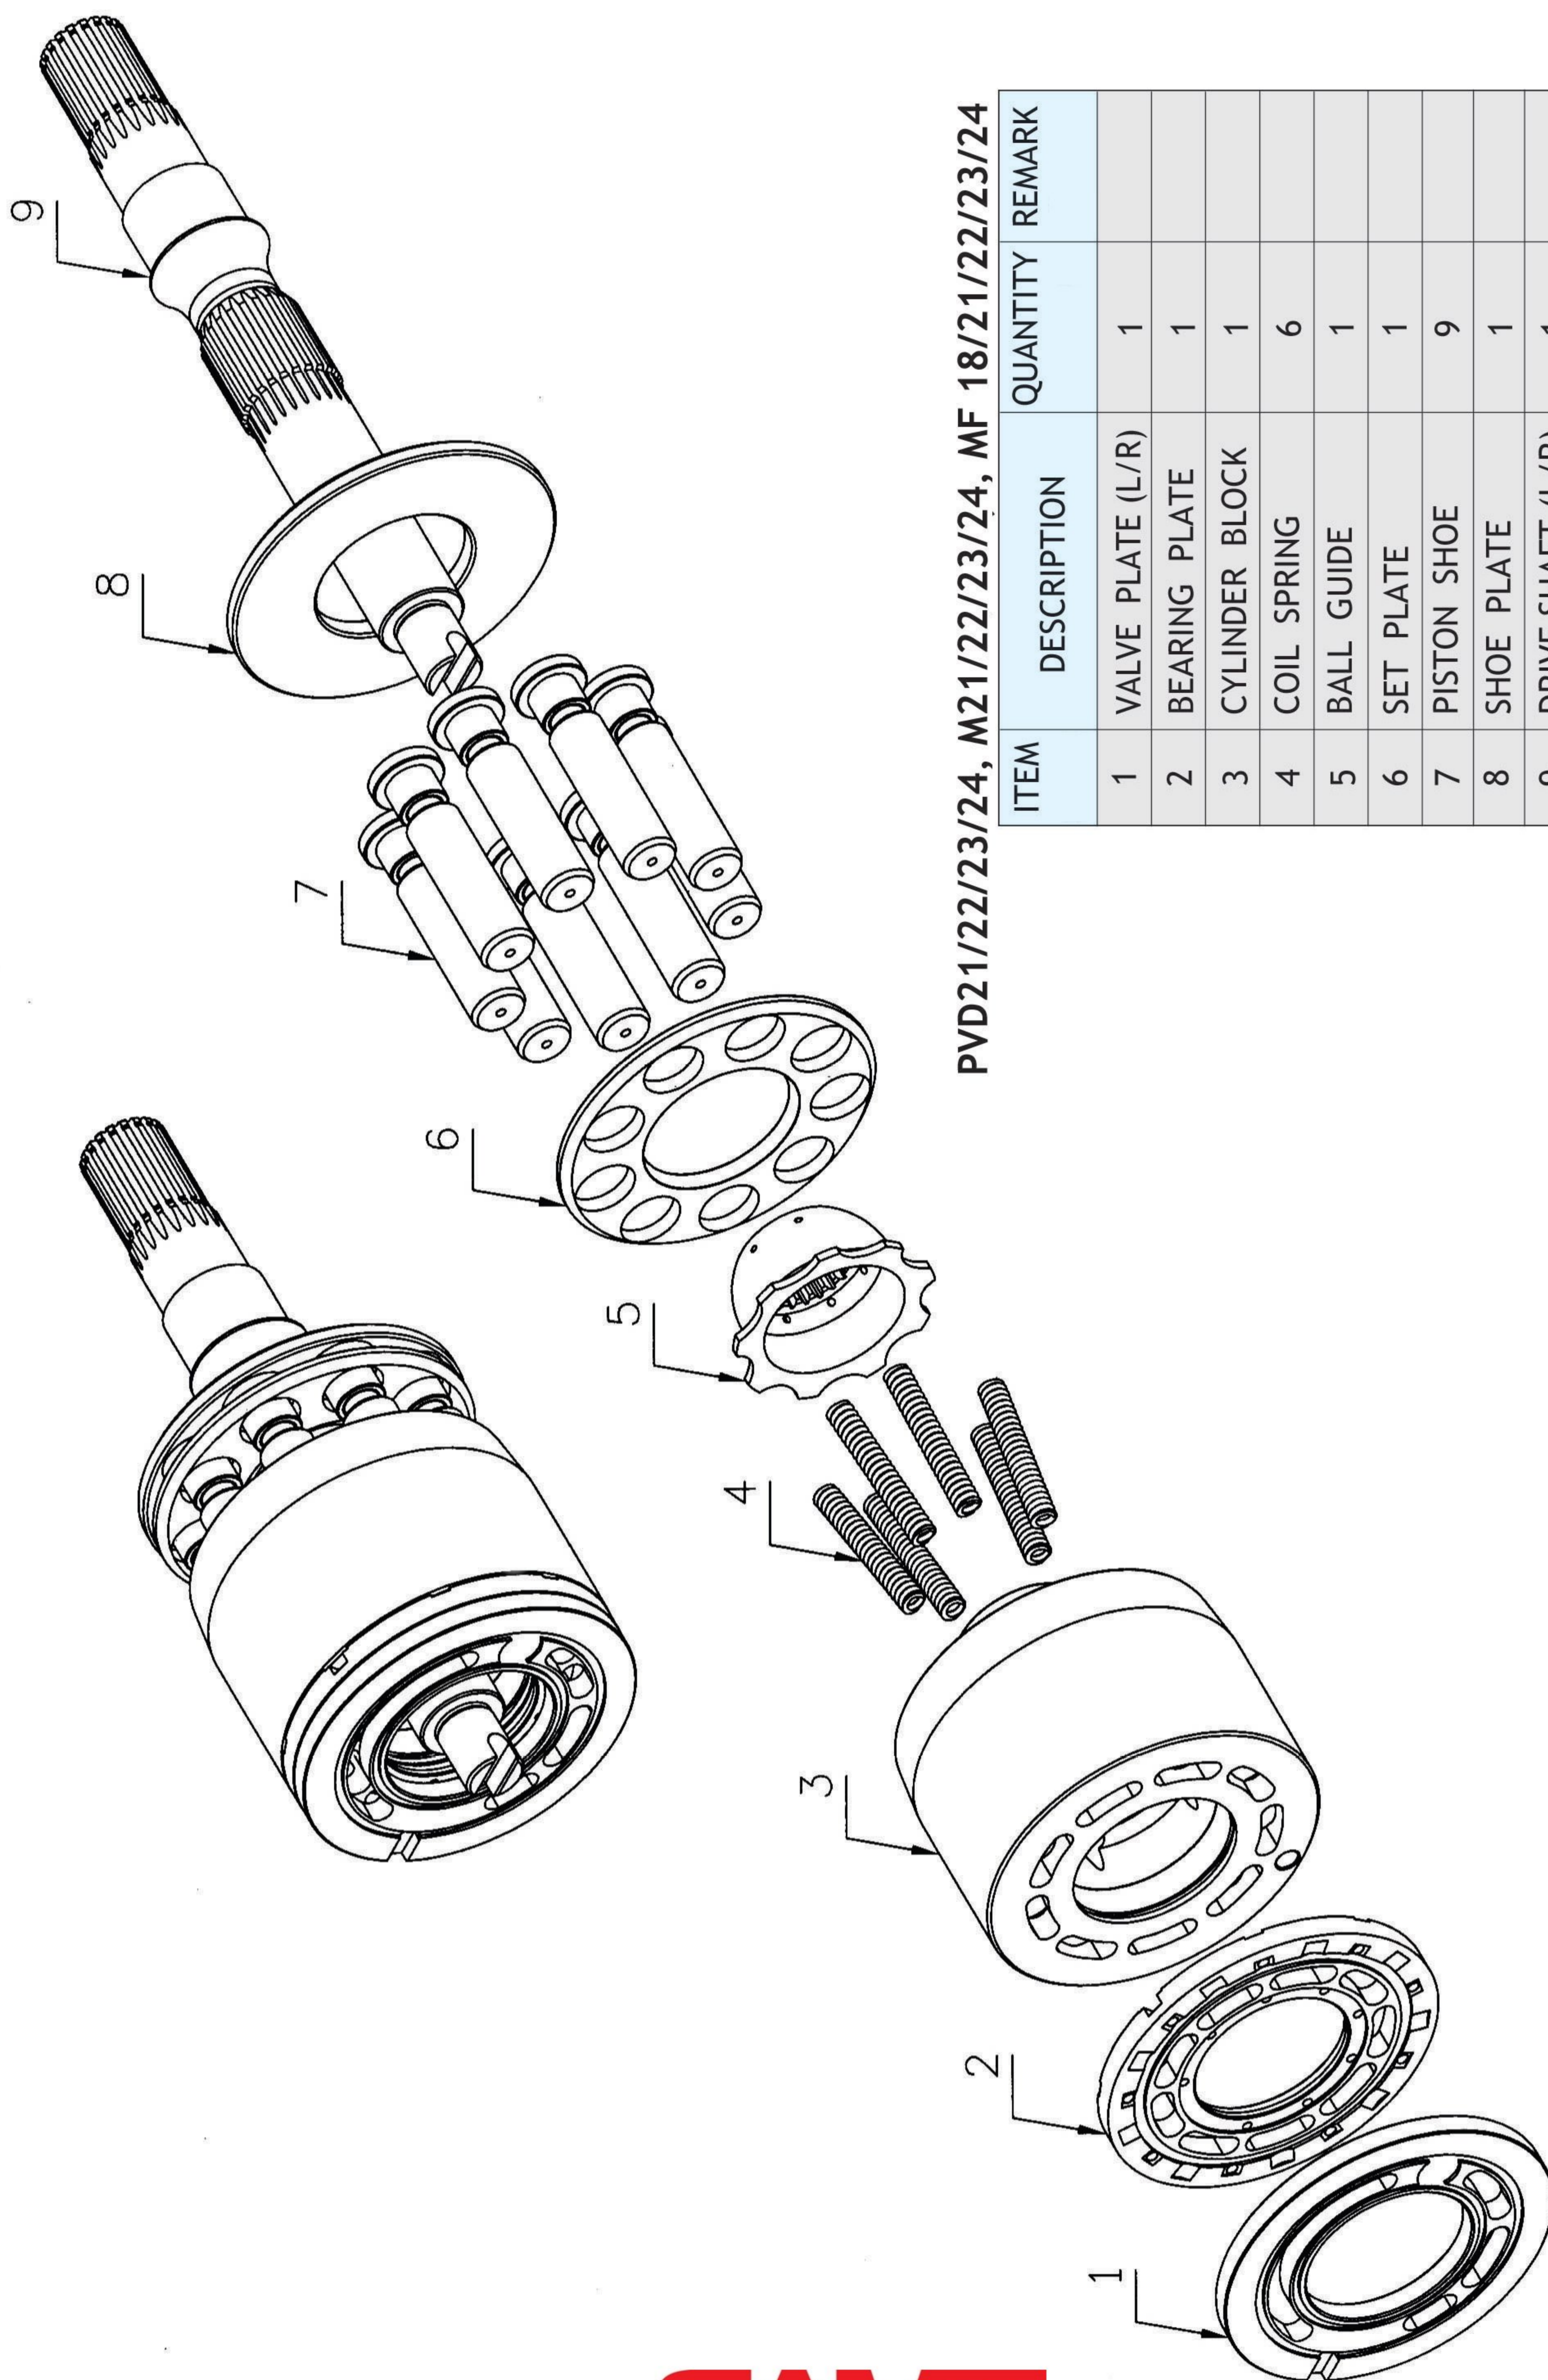

PVD/M/MF SERIES

PVD/M/MF

PVD21/22/23/24, M21/22/23/24, MF 18/21/22/23/24

ITEM	DESCRIPTION	QUANTITY	REMARK
1	VALVE PLATE (L/R)	1	
2	BEARING PLATE	1	
3	CYLINDER BLOCK	1	
4	COIL SPRING	6	
5	BALL GUIDE	1	
6	SET PLATE	1	
7	PISTON SHOE	9	
8	SHOE PLATE	1	
9	DRIVE SHAFT (L/R)	1	

VRD63

VRD63 FOR E120B

ITEM	DESCRIPTION	QUANTITY	REMARK
1-A	DRIVE SHAFT(L)	1	
1-B	DRIVE SHAFT(R)	1	
2	SUPPORT	1	
3	SWASH PLATE	1	
4	PISTON SHOE	9	
5	SET PLATE	1	
6	BALL GUIDE	1	
7	PIN OF CYLINDER BLOCK	3	
8	CYLINDER BLOCK	1	
9	SPACER-A	1	
10	COIL SPRING	1	
11	SPACER-B	1	
12	SNAP RING	1	
13	VALVE PLATE(L/R)	1	