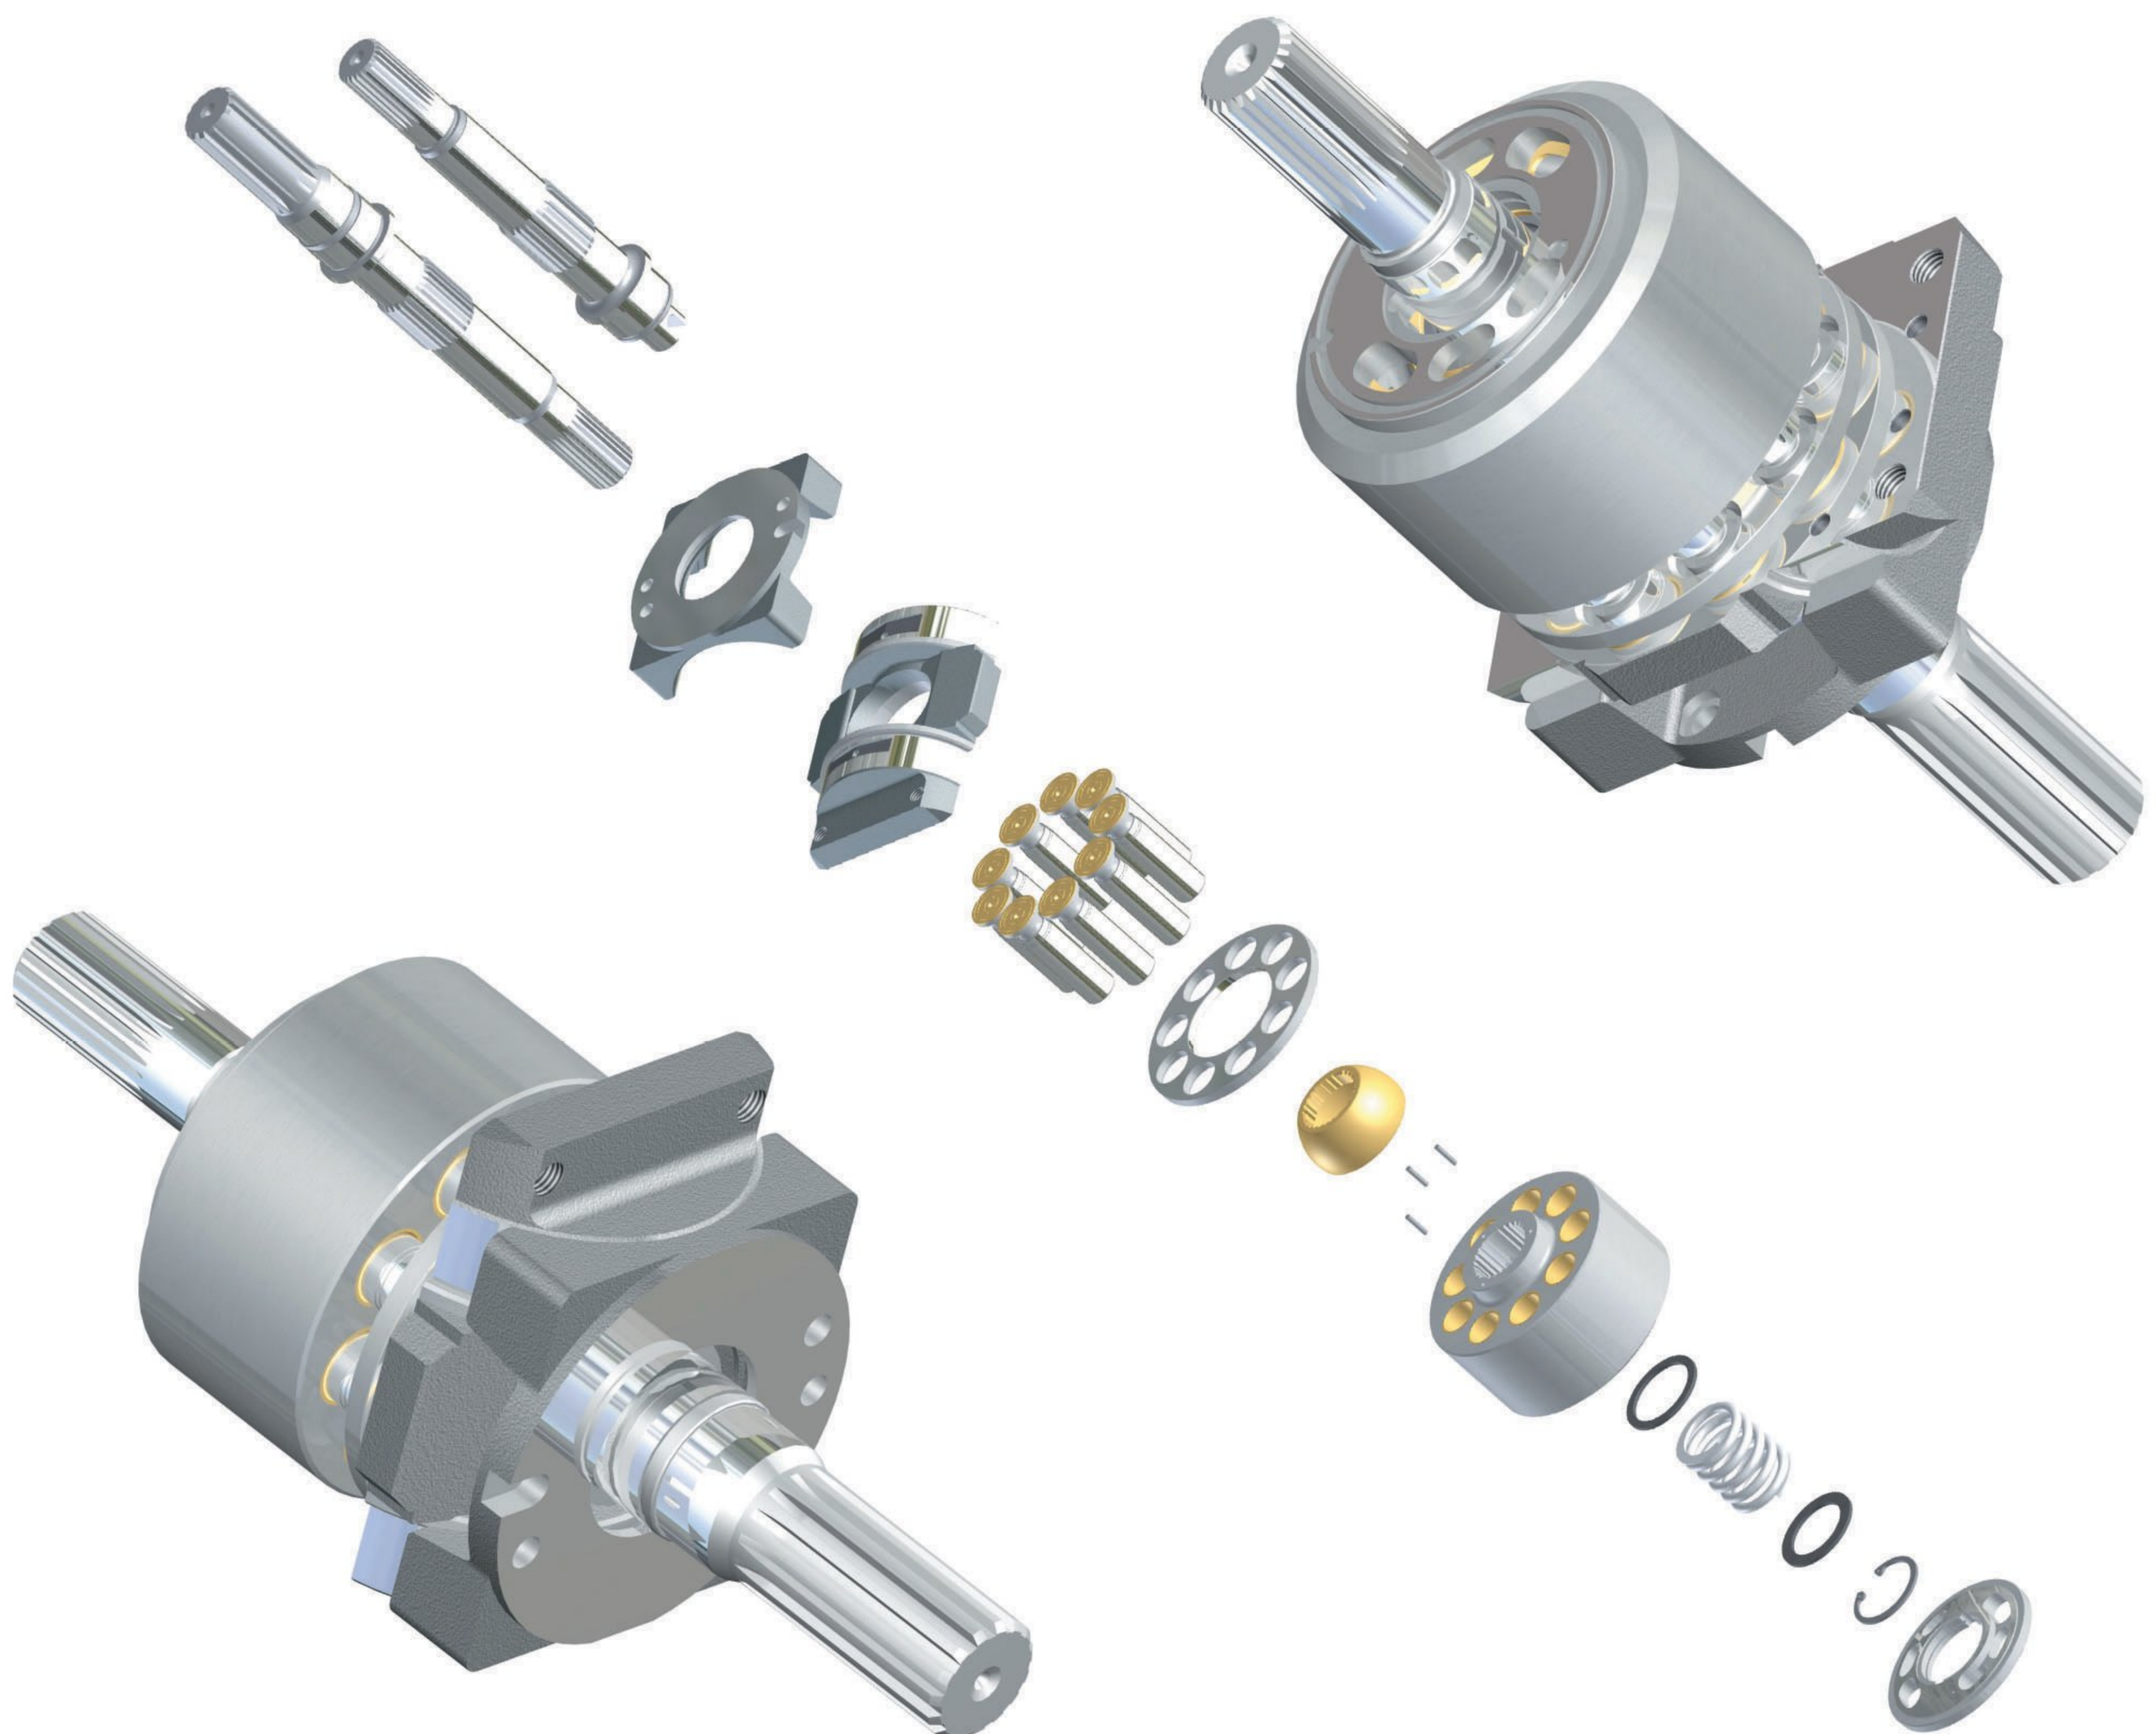

PVD/M/MF SERIES

PVD/M/MF

PVD21/22/23/24, M21/22/23/24, MF 18/21/22/23/24

ITEM	DESCRIPTION	QUANTITY	REMARK
1	VALVE PLATE (L/R)	1	
2	BEARING PLATE	1	
3	CYLINDER BLOCK	1	
4	COIL SPRING	6	
5	BALL GUIDE	1	
6	SET PLATE	1	
7	PISTON SHOE	9	
8	SHOE PLATE	1	
9	DRIVE SHAFT (L/R)	1	

VRD63

VRD63 FOR E120B

ITEM	DESCRIPTION	QUANTITY	REMARK
1-A	DRIVE SHAFT(L)	1	
1-B	DRIVE SHAFT(R)	1	
2	SUPPORT	1	
3	SWASH PLATE	1	
4	PISTON SHOE	9	
5	SET PLATE	1	
6	BALL GUIDE	1	
7	PIN OF CYLINDER BLOCK	3	
8	CYLINDER BLOCK	1	
9	SPACER-A	1	
10	COIL SPRING	1	
11	SPACER-B	1	
12	SNAP RING	1	
13	VALVE PLATE(L/R)	1	