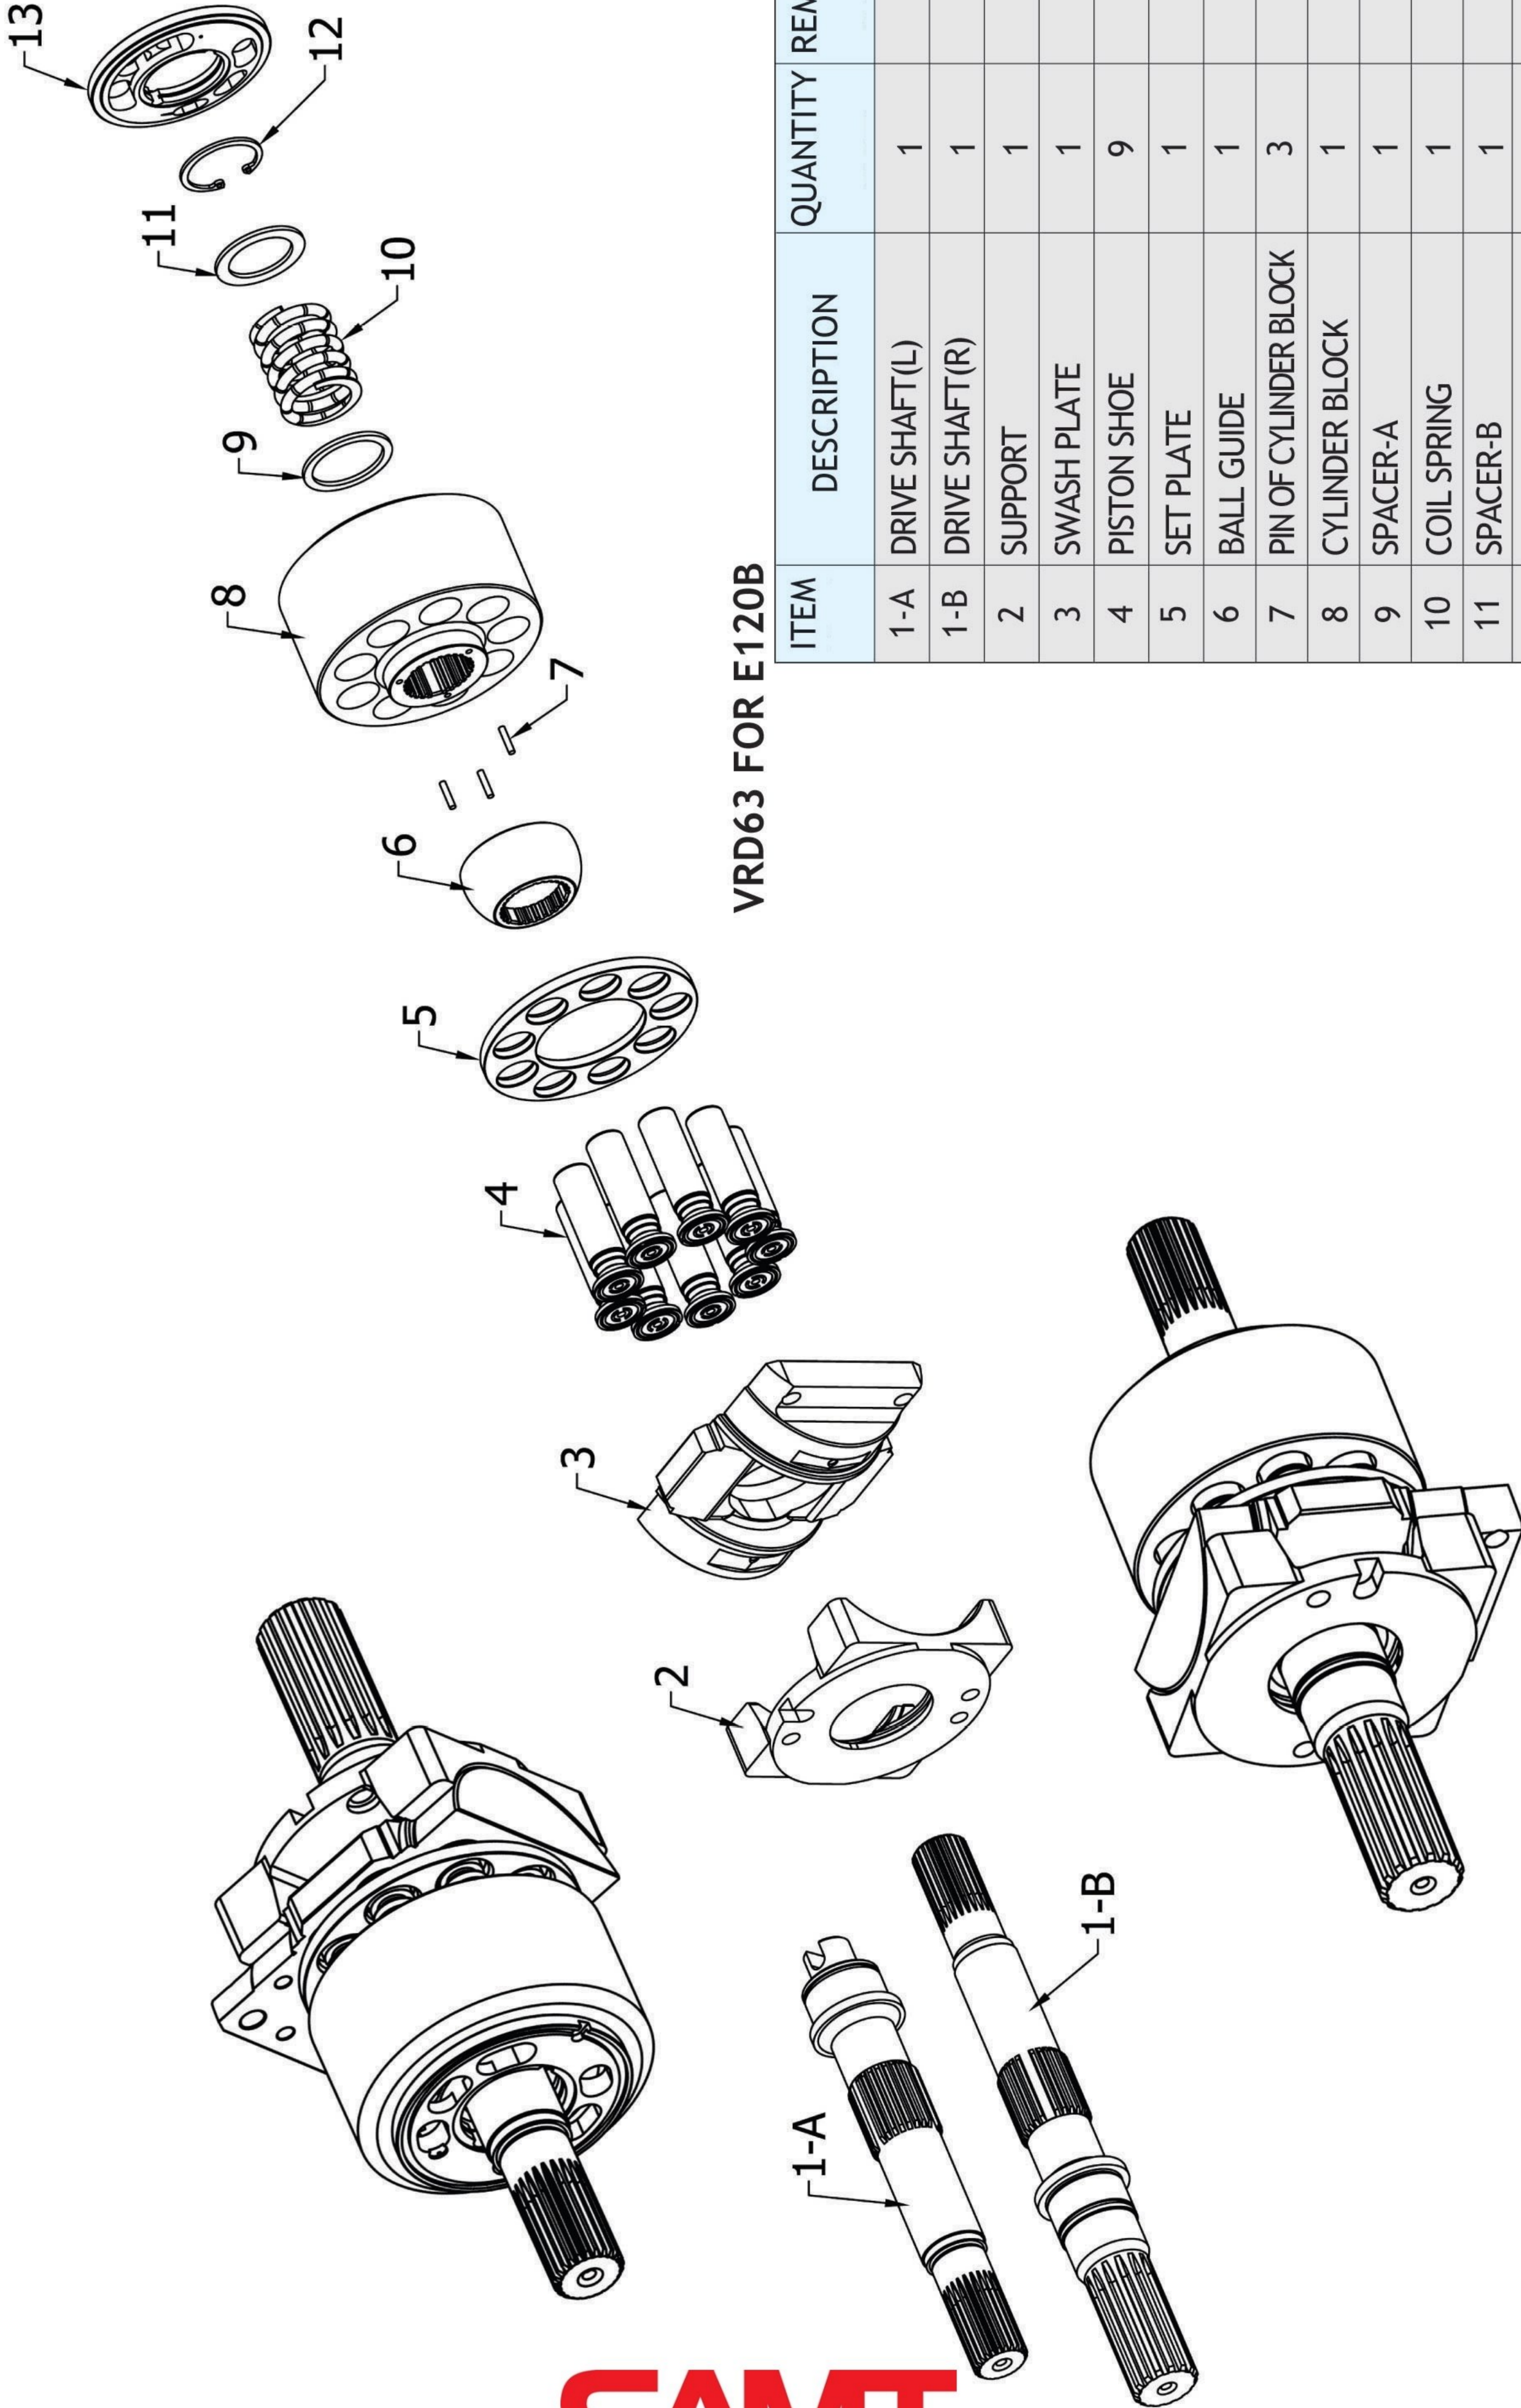

PVD/M/MF SERIES

PVD/M/MF

PVD21/22/23/24, M21/22/23/24, MF 18/21/22/23/24

ITEM	DESCRIPTION	QUANTITY	REMARK
1	VALVE PLATE (L/R)	1	
2	BEARING PLATE	1	
3	CYLINDER BLOCK	1	
4	COIL SPRING	6	
5	BALL GUIDE	1	
6	SET PLATE	1	
7	PISTON SHOE	9	
8	SHOE PLATE	1	
9	DRIVE SHAFT (L/R)	1	

VRD63

VRD63 FOR E120B

ITEM	DESCRIPTION	QUANTITY	REMARK
1-A	DRIVE SHAFT(L)	1	
1-B	DRIVE SHAFT(R)	1	
2	SUPPORT	1	
3	SWASH PLATE	1	
4	PISTON SHOE	9	
5	SET PLATE	1	
6	BALL GUIDE	1	
7	PIN OF CYLINDER BLOCK	3	
8	CYLINDER BLOCK	1	
9	SPACER-A	1	
10	COIL SPRING	1	
11	SPACER-B	1	
12	SNAP RING	1	
13	VALVE PLATE(L/R)	1	