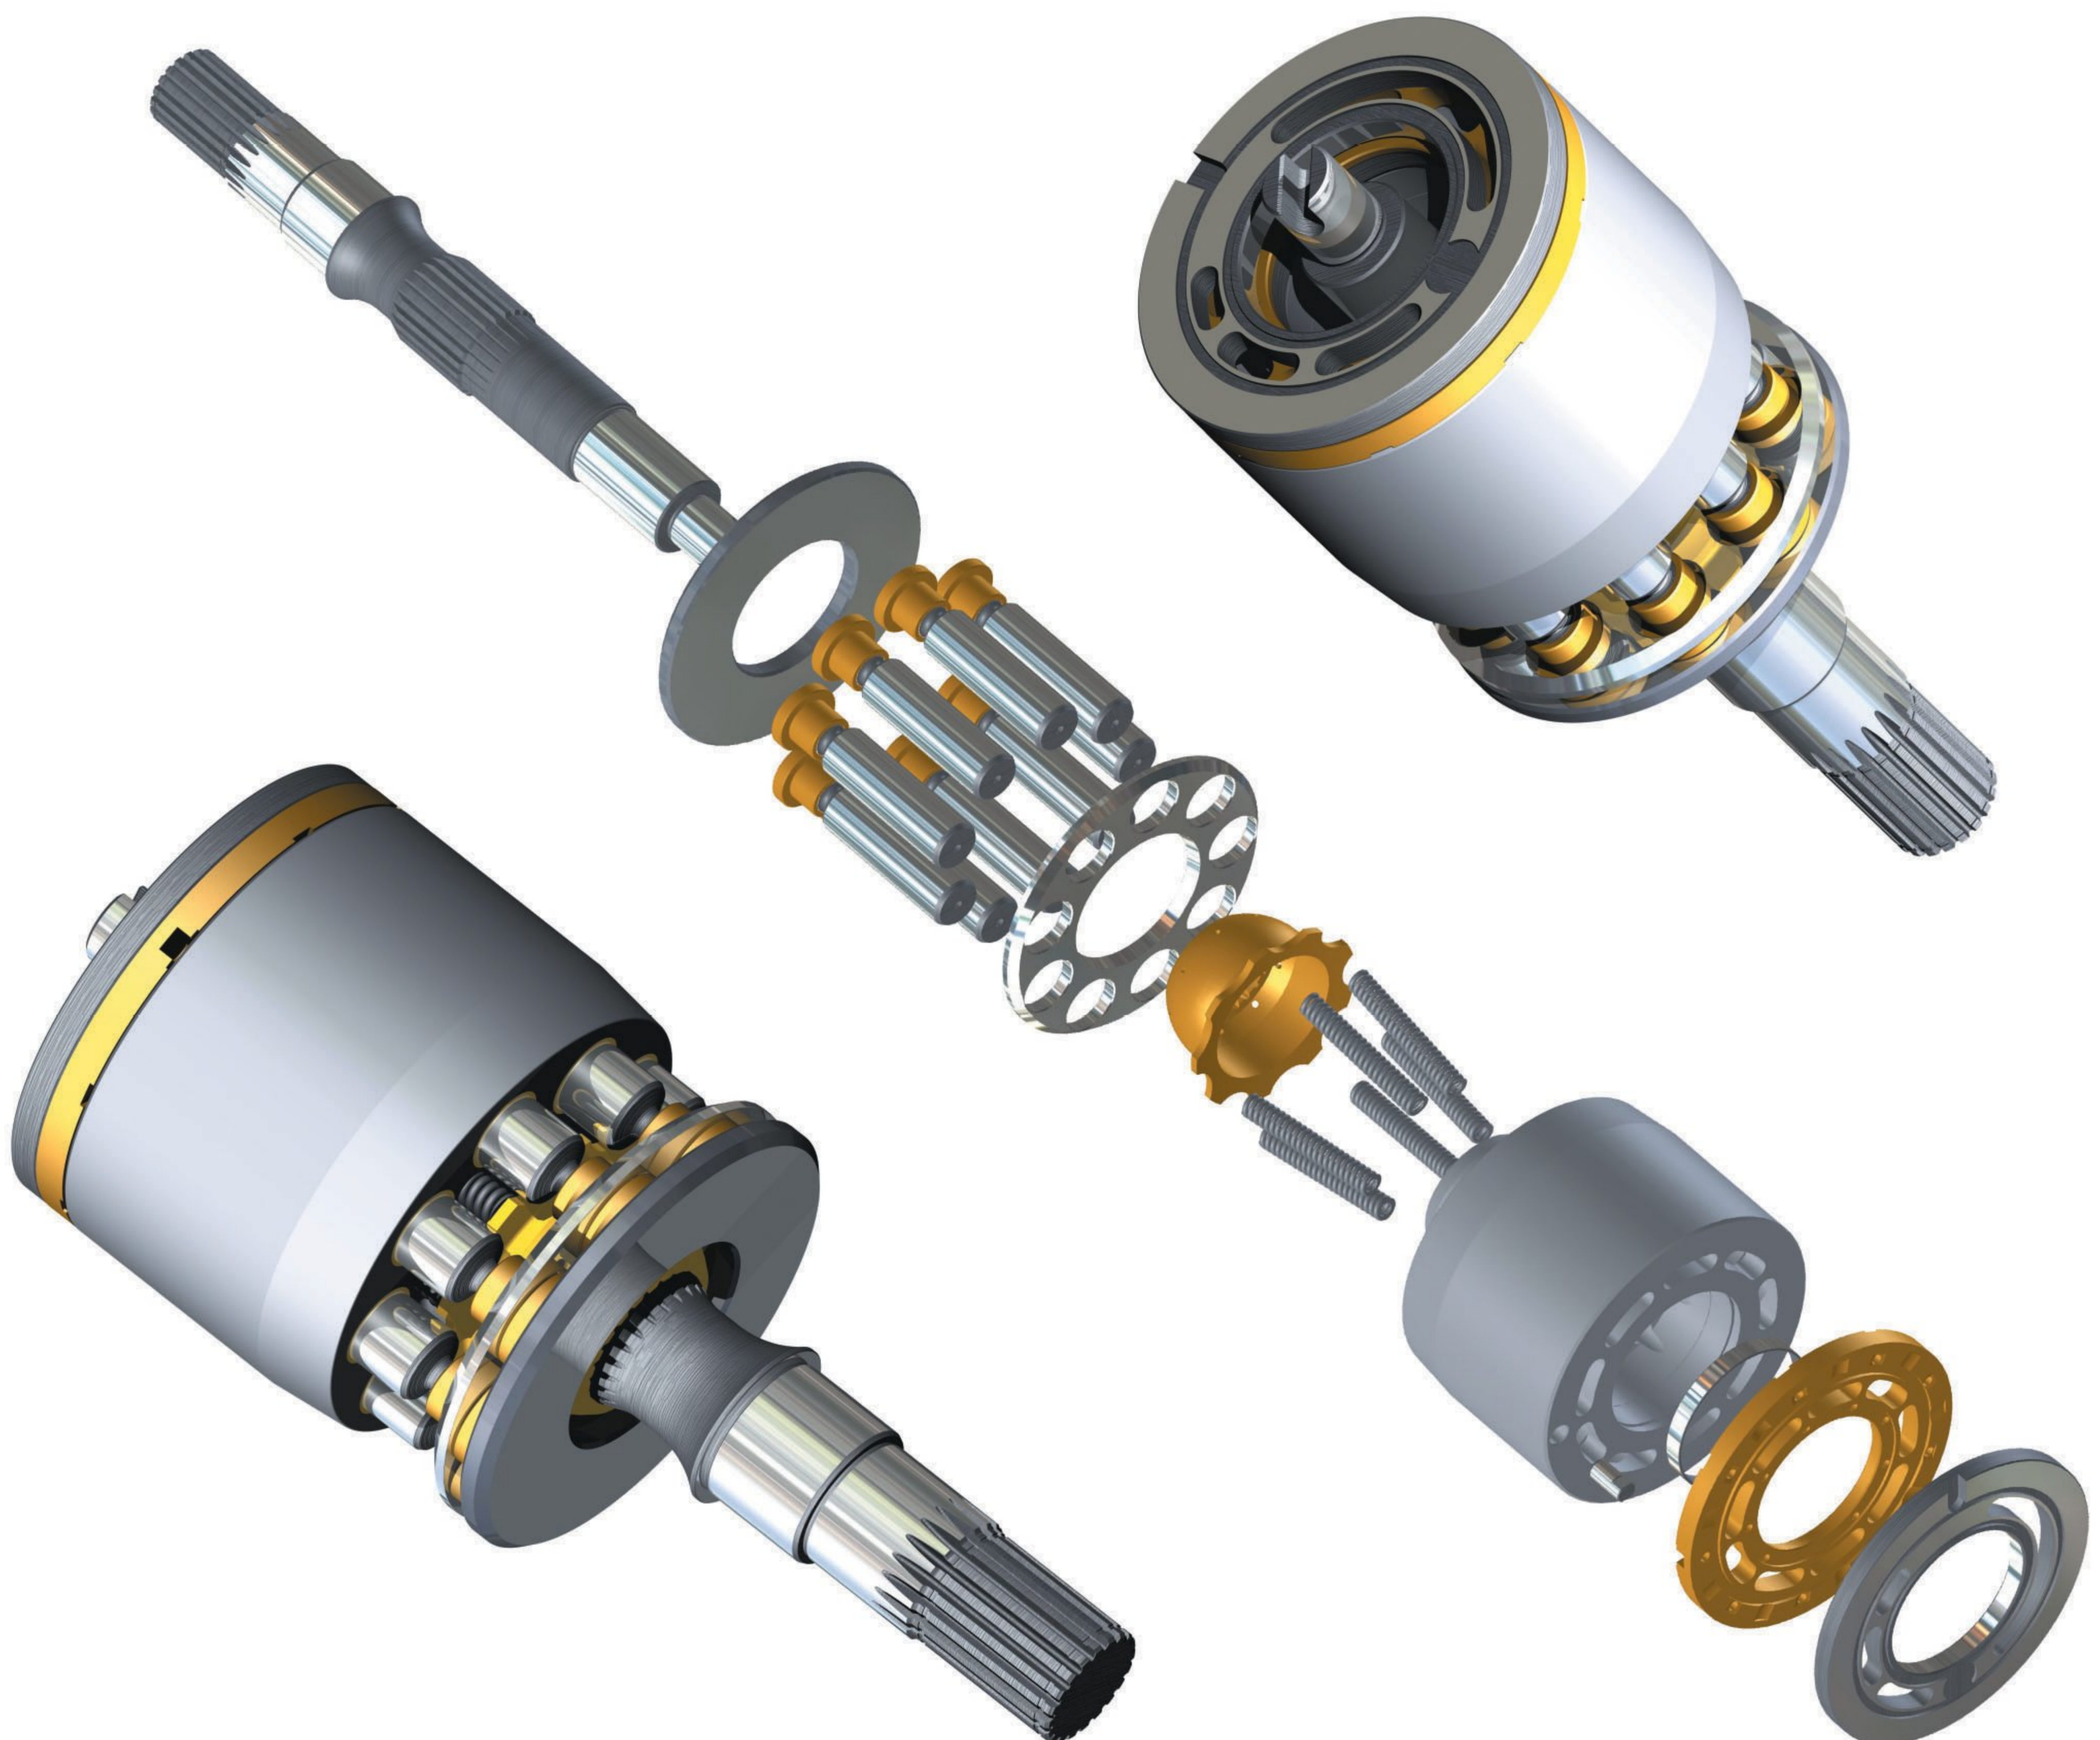

PVD/M/MF SERIES

PVD/M/MF

PVD21/22/23/24, M21/22/23/24, MF 18/21/22/23/24

ITEM	DESCRIPTION	QUANTITY	REMARK
1	VALVE PLATE (L/R)	1	
2	BEARING PLATE	1	
3	CYLINDER BLOCK	1	
4	COIL SPRING	6	
5	BALL GUIDE	1	
6	SET PLATE	1	
7	PISTON SHOE	9	
8	SHOE PLATE	1	
9	DRIVE SHAFT (L/R)	1	

VRD63

VRD63 FOR E120B

ITEM	DESCRIPTION	QUANTITY	REMARK
1-A	DRIVE SHAFT(L)	1	
1-B	DRIVE SHAFT(R)	1	
2	SUPPORT	1	
3	SWASH PLATE	1	
4	PISTON SHOE	9	
5	SET PLATE	1	
6	BALL GUIDE	1	
7	PIN OF CYLINDER BLOCK	3	
8	CYLINDER BLOCK	1	
9	SPACER-A	1	
10	COIL SPRING	1	
11	SPACER-B	1	
12	SNAP RING	1	
13	VALVE PLATE(L/R)	1	